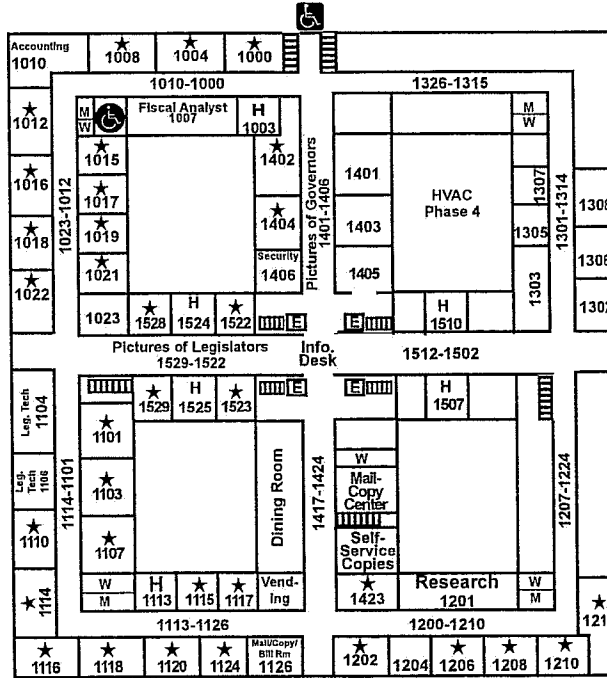

1st Floor

-  - Elevator
-  - Elevator (Handicap Accessible)
-  - Entrance (Handicap Accessible)
-  - Hearing Rooms
 - Room 1003
 - Room 1113
 - Room 1115
 - Room 1117
 - Room 1507
 - Room 1510
 - Room 1524
 - Room 1525
-  - Senator's Office
-  - Stairs
-  - Men's Restroom
-  - Women's Restroom

2nd Floor

-  - Elevator
-  - Elevator (Handicap Accessible)
- H** - Hearing Room Room 2028
-  - Senator's Office
-  - Stairs
- M** - Men's Restroom
- W** - Women's Restroom

3rd Floor

Floor 10

During the Capitol HVAC restoration, certain Senators' offices will be located on **Floor 10**.