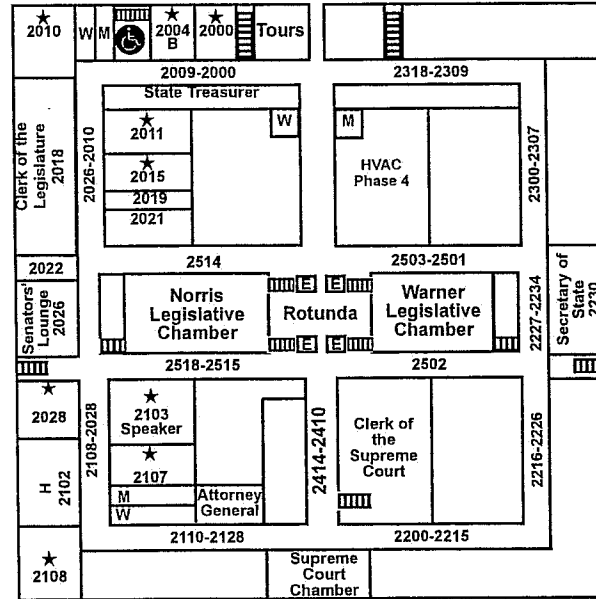

1st Floor

-  - Elevator
-  - Elevator (Handicap Accessible)
-  - Entrance (Handicap Accessible)
-  - Hearing Rooms
 - Room 1003
 - Room 1113
 - Room 1115
 - Room 1117
 - Room 1507
 - Room 1510
 - Room 1524
 - Room 1525
-  - Senator's Office
-  - Stairs
-  - Men's Restroom
-  - Women's Restroom

2nd Floor

-  - Elevator
-  - Elevator (Handicap Accessible)
- H** - Hearing Room Room 2028
-  - Senator's Office
-  - Stairs
- M** - Men's Restroom
- W** - Women's Restroom

3rd Floor

Floor 10

During the Capitol HVAC restoration, certain Senators' offices will be located on **Floor 10**.