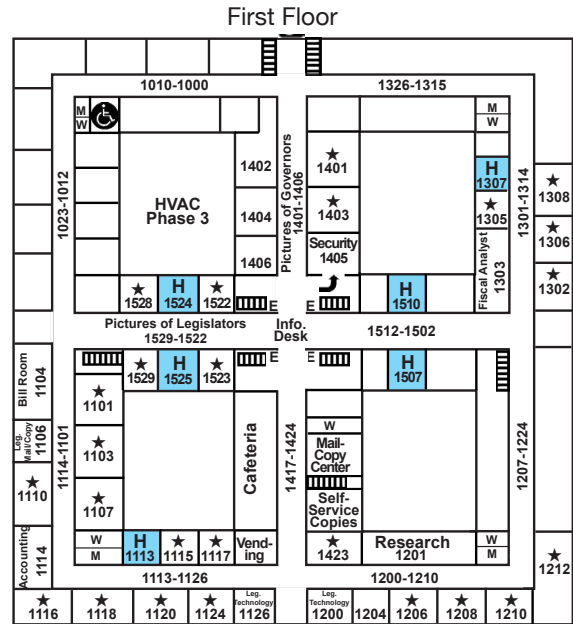

Statewide Tourism and Recreation Water Access and Resource Sustainability (STARWARS)

Chair: Sen. John Arch
 Members: Sens. Ballard, Bostar, Bostelman, DeKay, Dover, Wishart

Published January 2023

Unicameral Information Office • Clerk of the Nebraska Legislature
 Nebraska State Capitol • P.O. Box 94604 • Lincoln, NE 68509
 402-471-2788 • uio@leg.ne.gov • NebraskaLegislature.gov

H = hearing room ★ = senator office

SENATORS & COMMITTEES

2023

The 108th
 Nebraska Legislature
 First Session

NEBRASKA LEGISLATURE 2023

Sen. Raymond Aguilar
District 35
P.O. Box 94604
Lincoln, NE 68509
402-471-2617
Room 1118