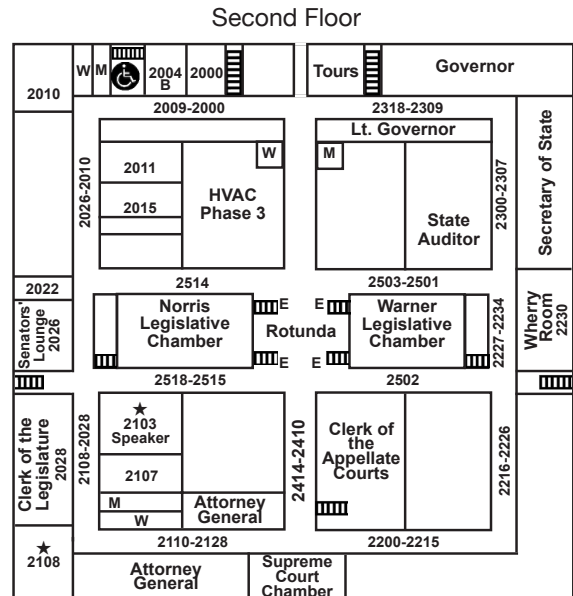

Statewide Tourism and Recreation Water Access and Resource Sustainability (STARWARS)

Chair: Sen. John Arch
 Members: Sens. Ballard, Bostar, Bostelman, DeKay, Dover, Wishart

Published January 2023

Unicameral Information Office • Clerk of the Nebraska Legislature
 Nebraska State Capitol • P.O. Box 94604 • Lincoln, NE 68509
 402-471-2788 • uio@leg.ne.gov • NebraskaLegislature.gov

H = hearing room ★ = senator office

SENATORS & COMMITTEES

2023

The 108th
 Nebraska Legislature
 First Session

NEBRASKA LEGISLATURE 2023

Sen. Raymond Aguilar
District 35
P.O. Box 94604
Lincoln, NE 68509
402-471-2617
Room 1118