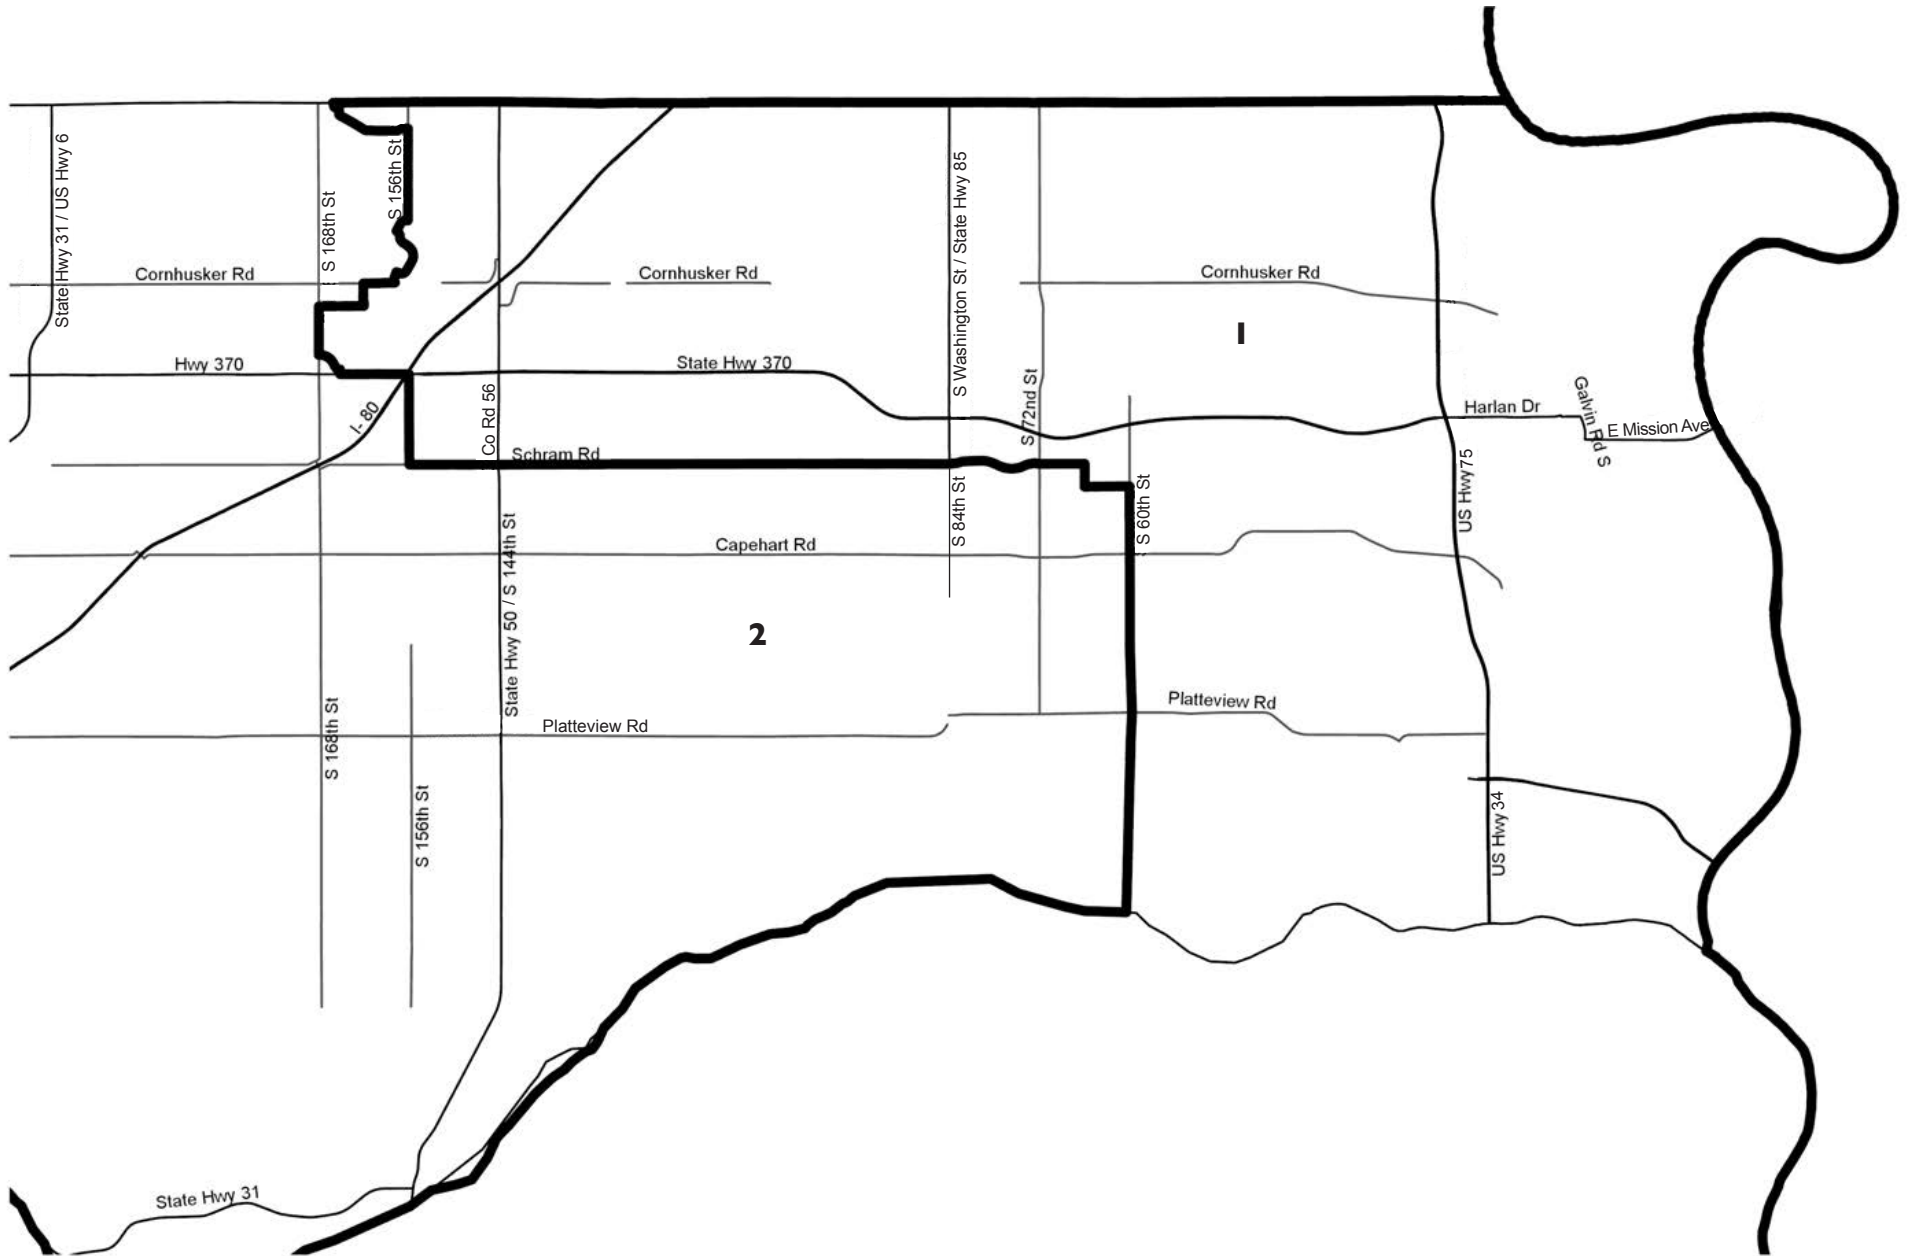

DOUGLAS AND SARPY COUNTY

For legislative authorization of legislative district boundaries, see section 50-1153, Reissue Revised Statutes of Nebraska, 1943.

LINCOLN

GRAND ISLAND

For legislative authorization of legislative district boundaries, see section 50-1153, Reissue Revised Statutes of Nebraska, 1943.

CONGRESSIONAL DISTRICTS

For legislative authorization of congressional district boundaries, see section 32-504, Reissue Revised Statutes of Nebraska, 1943.

SARPY CONGRESSIONAL DISTRICTS

For legislative authorization of congressional district boundaries, see section 32-504, Reissue Revised Statutes of Nebraska, 1943.