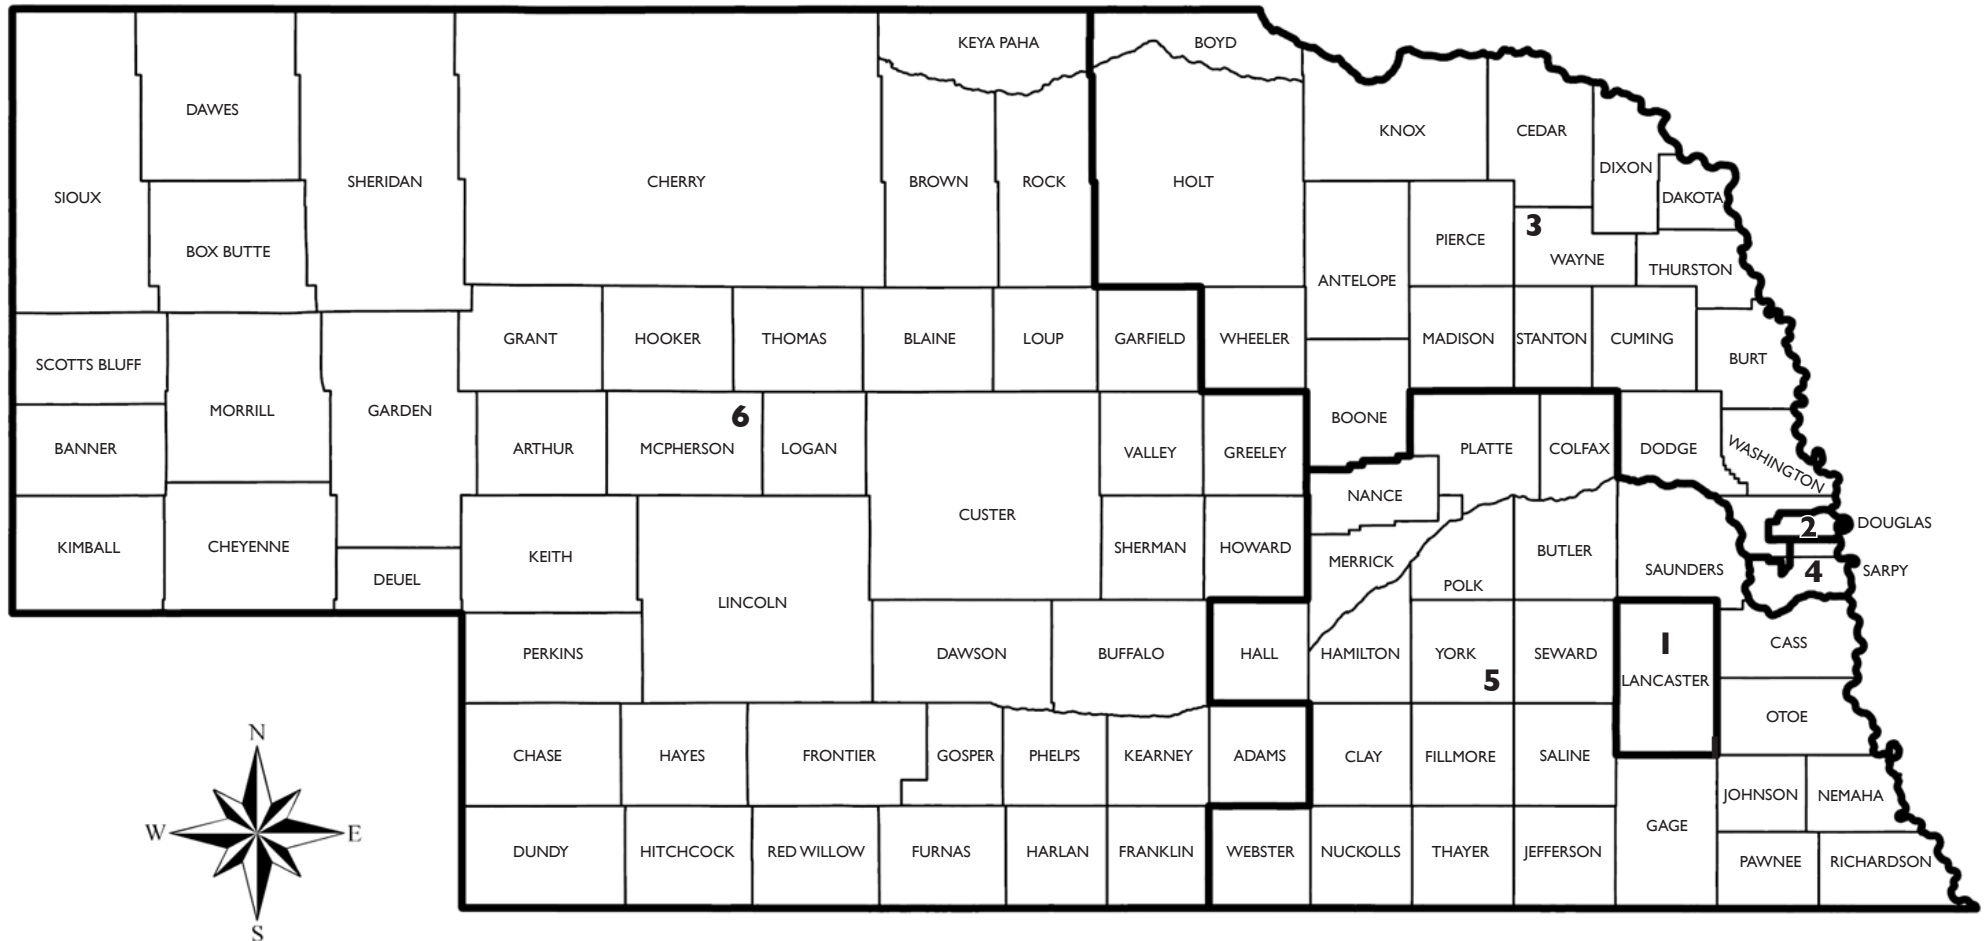

SUPREME COURT

For legislative authorization of supreme court judicial district boundaries, see section 24-201.02, Reissue Revised Statutes of Nebraska, 1943.