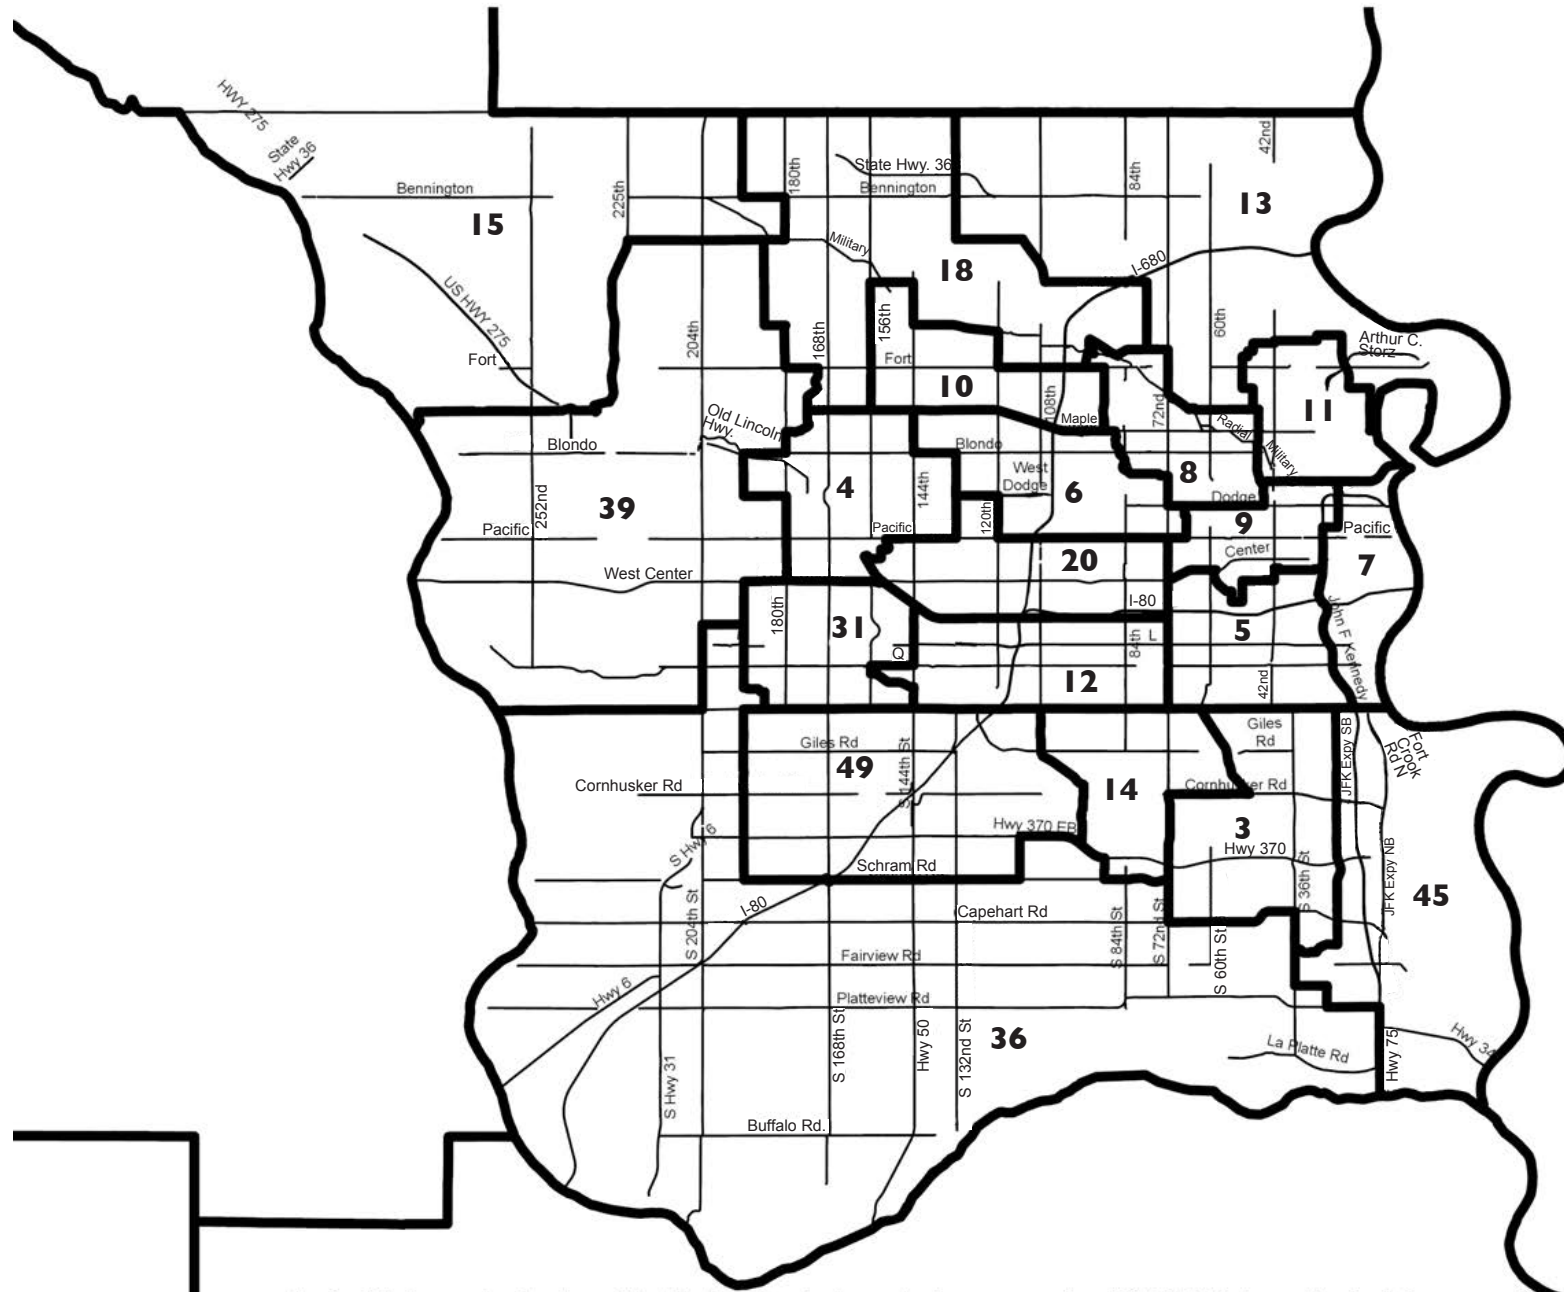

DOUGLAS AND SARPY COUNTY

For legislative authorization of legislative district boundaries, see section 50-1153, Reissue Revised Statutes of Nebraska, 1943.

LINCOLN

GRAND ISLAND

For legislative authorization of legislative district boundaries, see section 50-1153, Reissue Revised Statutes of Nebraska, 1943.

402-471-2271

The maps in this booklet are produced in coordination with the Legislative Research Office. Since 1990, LRO has assisted the Nebraska Legislature with redistricting.

The redrawing of district lines to reflect changes in population occurs once every ten years following completion of the U.S. Census.

Current district maps from the 2021 redistricting are available online at NebraskaLegislature.gov/about/maps.php. Printed copies may be purchased from the Legislature, with cost based on size and quantity. Contact LRO for purchasing details.