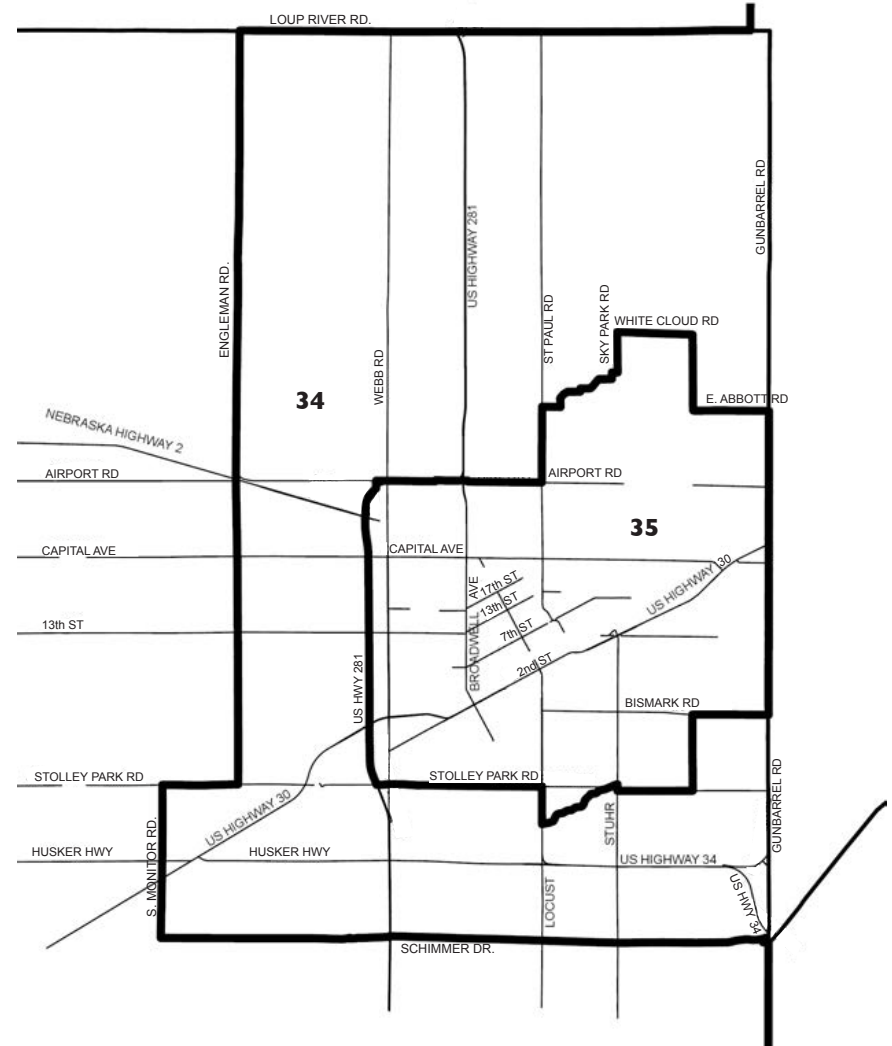

DOUGLAS AND SARPY COUNTY

For legislative authorization of legislative district boundaries, see section 50-1153, Reissue Revised Statutes of Nebraska, 1943.

LINCOLN

GRAND ISLAND

For legislative authorization of legislative district boundaries, see section 50-1153, Reissue Revised Statutes of Nebraska, 1943.

CONGRESSIONAL DISTRICTS

For legislative authorization of congressional district boundaries, see section 32-504, Reissue Revised Statutes of Nebraska, 1943.

SARPY CONGRESSIONAL DISTRICTS

For legislative authorization of congressional district boundaries, see section 32-504, Reissue Revised Statutes of Nebraska, 1943.