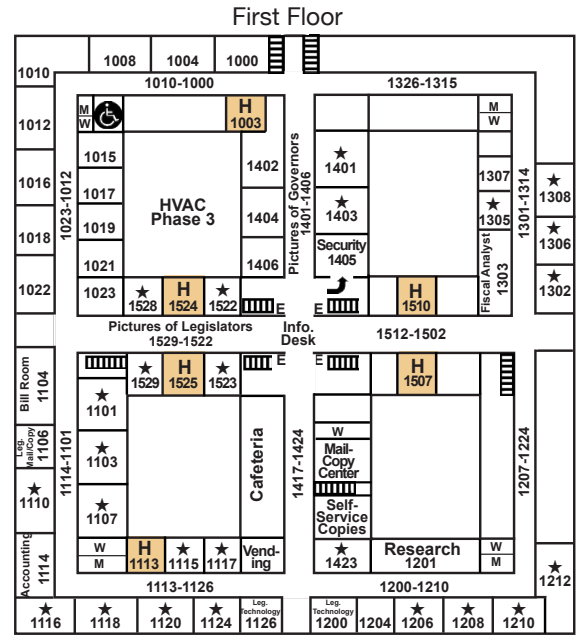

HEARING ROOMS

Note: The ongoing replacement of Capitol heating, ventilation and air conditioning equipment requires temporary relocation of certain legislative offices. Please contact the Clerk of the Legislature's Office (402-471-2271) if you have difficulty locating a particular office.