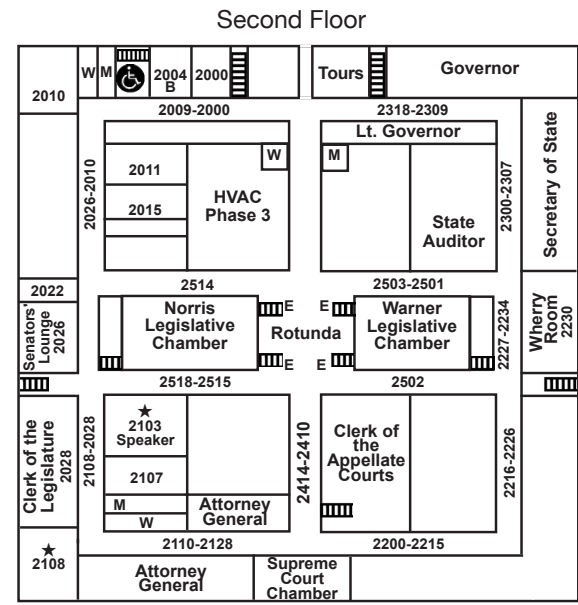

Chair: Sen. Robert Clements; V. Chair: Sen. Wendy DeBoer
Members: Sens. J. Cavanaugh, Erdman, M. Hansen, Hilgers (ex officio)

SPECIAL COMMITTEES

Building Maintenance

Chair: Sen. Steve Erdman; V. Chair: Sen. John Lowe
Members: Sens. Brandt, Dorn, McDonnell, Stinner

Education Commission of the States

Members: Sens. Morfeld, Pahls, Walz

Executive Board of the Legislative Council

Chair: Sen. Dan Hughes; V. Chair: Sen. Tony Vargas
Members: Sens. Geist, Hilgers, Lathrop, Lowe, McCollister,
Pansing Brooks, Slama, Stinner (nonvoting ex officio)

Justice Reinvestment Oversight

Chair: Sen. Steve Lathrop
Members: Sens. J. Cavanaugh, McKinney, Pansing Brooks, Wayne

Legislative Performance Audit

Chair: Sen. Suzanne Geist; V. Chair: Sen. John McCollister
Members: Sens. Day, Friesen, Hilgers, Hughes, Stinner

Legislature's Planning

Chair: Sen. Tony Vargas; V. Chair: Sen. Wendy DeBoer
Members: Sens. Bostar, Clements, M. Hansen, Hilgers, Hughes, Stinner,
Williams

State-Tribal Relations

Chair: Sen. Joni Albrecht; V. Chair: Sen. Terrell McKinney
Members: Sens. Brewer, Gragert, Hilke, Hunt, Wishart

HEARING ROOMS

Note: The ongoing replacement of Capitol heating, ventilation and air conditioning equipment requires temporary relocation of certain legislative offices. Please contact the Clerk of the Legislature's Office (402-471-2271) if you have difficulty locating a particular office.

H = hearing room   **★** = senator office

SENATORS & COMMITTEES

2022

THE 107TH NEBRASKA LEGISLATURE SECOND SESSION

Published January 2022

Unicameral Information Office • Clerk of the Nebraska Legislature
Nebraska State Capitol • P.O. Box 94604 • Lincoln, NE 68509
402-471-2788 • uio@leg.ne.gov • NebraskaLegislature.gov