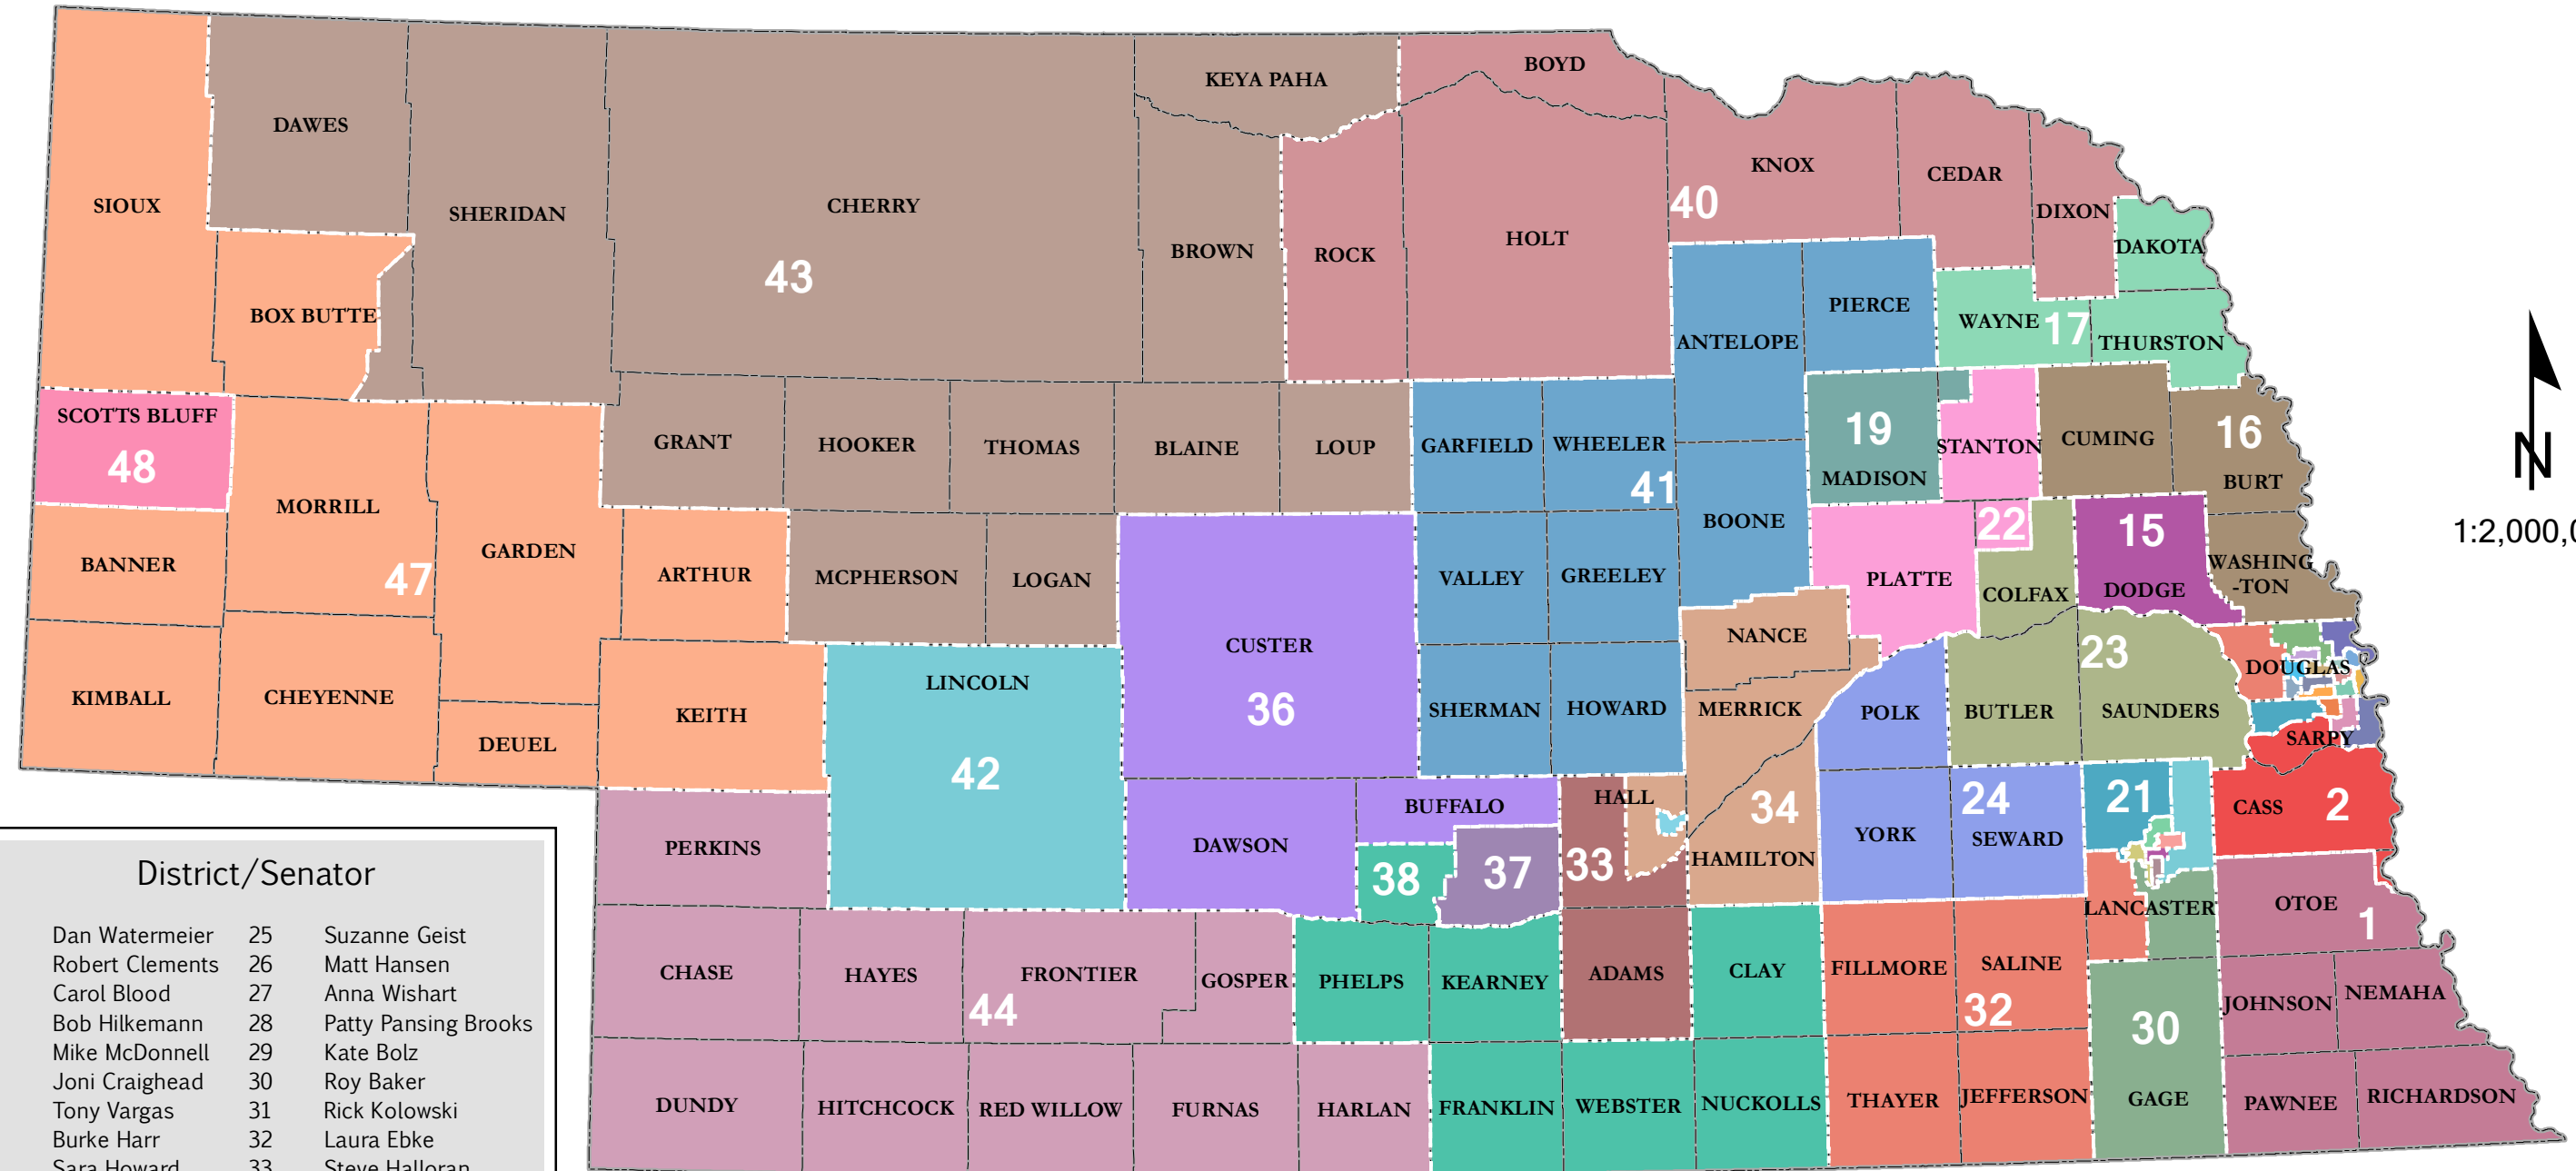

# Nebraska Legislative Districts

N  
1:2,000,000

District/Senator			
1	Dan Watermeier	25	Suzanne Geist
2	Robert Clements	26	Matt Hansen
3	Carol Blood	27	Anna Wishart
4	Bob Hilkemann	28	Patty Pansing Brooks
5	Mike McDonnell	29	Kate Bolz
6	Joni Craighead	30	Roy Baker
7	Tony Vargas	31	Rick Kolowski
8	Burke Harr	32	Laura Ebke
9	Sara Howard	33	Steve Halloran
10	Bob Krist	34	Curt Friesen
11	Ernie Chambers	35	Dan Quick
12	Merv Riepe	36	Matt Williams
13	Justin Wayne	37	John Lowe Sr.
14	Jim Smith	38	John Kuehn
15	Lynne Walz	39	Lou Ann Linehan
16	Lydia Brasch	40	Tyson Larson
17	Joni Albrecht	41	Tom Briese
18	Brett Lindstrom	42	Mike Groene
19	Jim Scheer	43	Tom Brewer
20	John McCollister	44	Dan Hughes
21	Mike Hilgers	45	Sue Crawford
22	Paul Schumacher	46	Adam Morfeld
23	Bruce Bostelman	47	Steve Erdman
24	Mark Kolterman	48	John Stinner
		49	John Murante