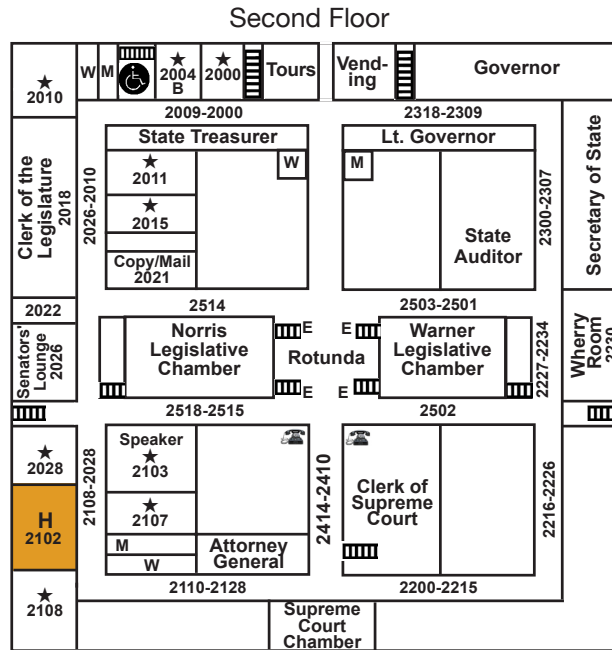

HEARING ROOMS

H = hearing room

★ = senator office

The 105th
 Nebraska Legislature
 First Session • 2017

SENATORS & COMMITTEES

Published February 2017
 Unicameral Information Office
 Clerk of the Nebraska Legislature
 State Capitol
 P.O. Box 94604, Lincoln, NE 68509
 402-471-2788
 uio@leg.ne.gov