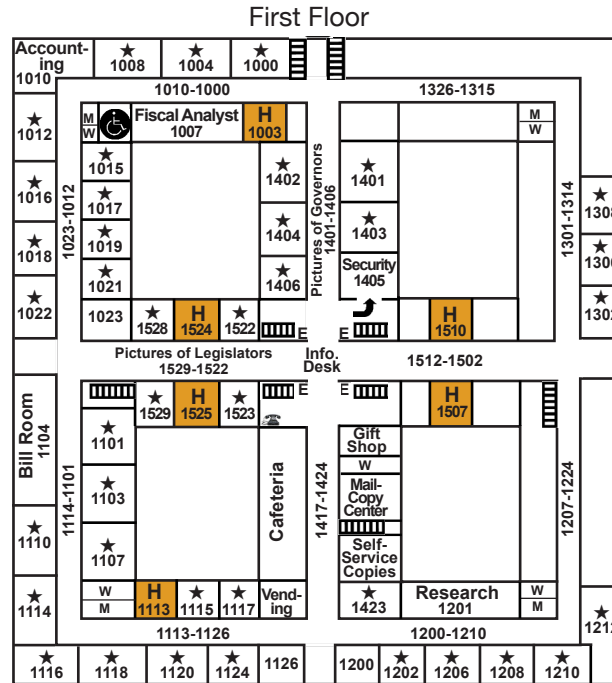

HEARING ROOMS

H = hearing room

★ = senator office

The 105th
 Nebraska Legislature
 First Session • 2017

SENATORS & COMMITTEES

Published February 2017
 Unicameral Information Office
 Clerk of the Nebraska Legislature
 State Capitol
 P.O. Box 94604, Lincoln, NE 68509
 402-471-2788
 uio@leg.ne.gov