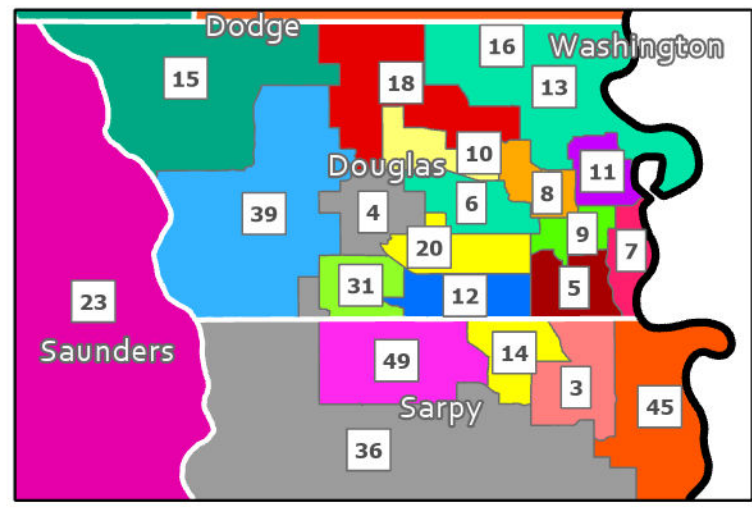

2023 Nebraska Legislative Districts & Senators

- 2023 Nebraska Senators**
- | | |
|-----------------------|---------------------|
| DISTRICT | 24-Jana Hughes |
| 1-Julie Slama | 25-Carolyn Bosn |
| 2-Robert Clements | 26-George Dungan |
| 3-Carol Blood | 27-Anna Wishart |
| 4-Brad von Gillern | 28-Jane Raybould |
| 5-Mike McDonnell | 29-Eliot Bostar |
| 6-Machaela Cavanaugh | 30-Myron Dorn |
| 7-Tony Vargas | 31-Kathleen Kauth |
| 8-Megan Hunt | 32-Tom Brandt |
| 9-John Cavanaugh | 33-Steve Halloran |
| 10-Wendy DeBoer | 34-Loren Lippincott |
| 11-Terrell McKinney | 35-Raymond Aguilar |
| 12-Merv Riepe | 36-Rick Holdcroft |
| 13-Justin Wayne | 37-John Lowe |
| 14-John Arch | 38-Dave Murman |
| 15-Lynne Walz | 39-Lou Ann Linehan |
| 16-Ben Hansen | 40-Barry DeKay |
| 17-Joni Albrecht | 41-Tom Briese |
| 18-Christy Armendariz | 42-Mike Jacobson |
| 19-Robert Dover | 43-Tom Brewer |
| 20-John Fredrickson | 44-Teresa Ibach |
| 21-Beau Ballard | 45-Rita Sanders |
| 22-Mike Moser | 46-Danielle Conrad |
| 23-Bruce Bostelman | 47-Steve Erdman |
| | 48-Brian Hardin |
| | 49-Jen Day |

LEGISLATIVE RESEARCH OFFICE
 Map by LRO
 4/27/2023
 Sources: ESRI, LRO, US Census Bureau

Omaha Metro Area

Lincoln Metro Area

Grand Island/Hall County Area