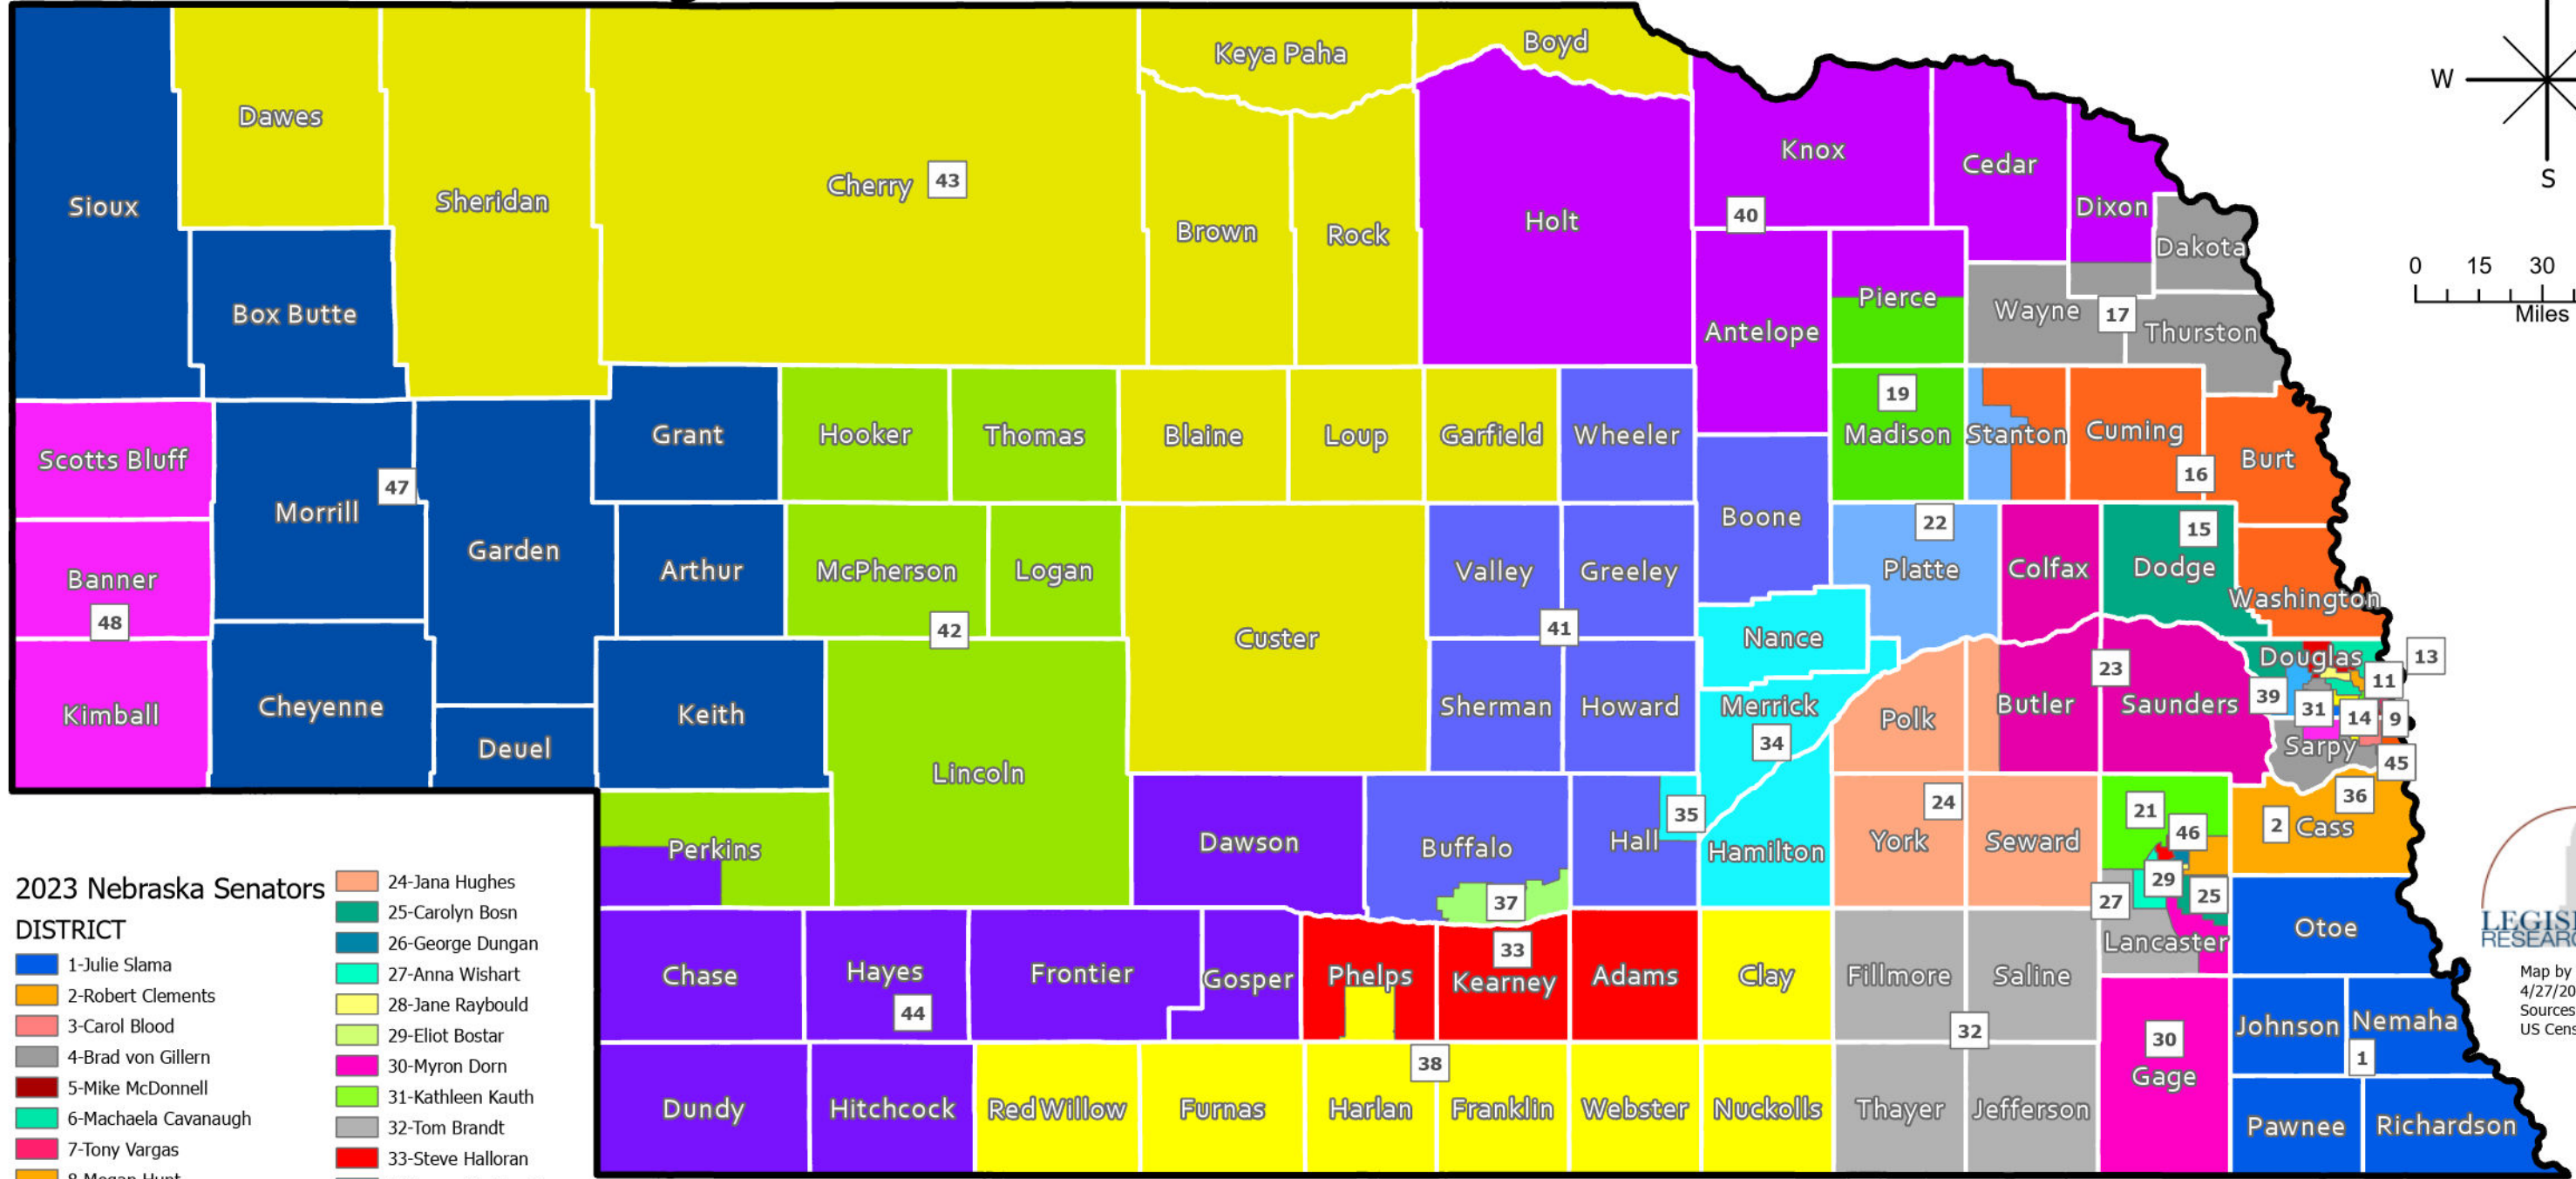

2023 Nebraska Legislative Districts & Senators

- 2023 Nebraska Senators**
- | | |
|-----------------------|---------------------|
| DISTRICT | 24-Jana Hughes |
| 1-Julie Slama | 25-Carolyn Bosn |
| 2-Robert Clements | 26-George Dungan |
| 3-Carol Blood | 27-Anna Wishart |
| 4-Brad von Gillern | 28-Jane Raybould |
| 5-Mike McDonnell | 29-Eliot Bostar |
| 6-Machaela Cavanaugh | 30-Myron Dorn |
| 7-Tony Vargas | 31-Kathleen Kauth |
| 8-Megan Hunt | 32-Tom Brandt |
| 9-John Cavanaugh | 33-Steve Halloran |
| 10-Wendy DeBoer | 34-Loren Lippincott |
| 11-Terrell McKinney | 35-Raymond Aguilar |
| 12-Merv Riepe | 36-Rick Holdcroft |
| 13-Justin Wayne | 37-John Lowe |
| 14-John Arch | 38-Dave Murman |
| 15-Lynne Walz | 39-Lou Ann Linehan |
| 16-Ben Hansen | 40-Barry DeKay |
| 17-Joni Albrecht | 41-Tom Briese |
| 18-Christy Armendariz | 42-Mike Jacobson |
| 19-Robert Dover | 43-Tom Brewer |
| 20-John Fredrickson | 44-Teresa Ibach |
| 21-Beau Ballard | 45-Rita Sanders |
| 22-Mike Moser | 46-Danielle Conrad |
| 23-Bruce Bostelman | 47-Steve Erdman |
| | 48-Brian Hardin |
| | 49-Jen Day |

LEGISLATIVE RESEARCH OFFICE
 Map by LRO
 4/27/2023
 Sources: ESRI, LRO, US Census Bureau

Omaha Metro Area

Lincoln Metro Area

Grand Island/Hall County Area