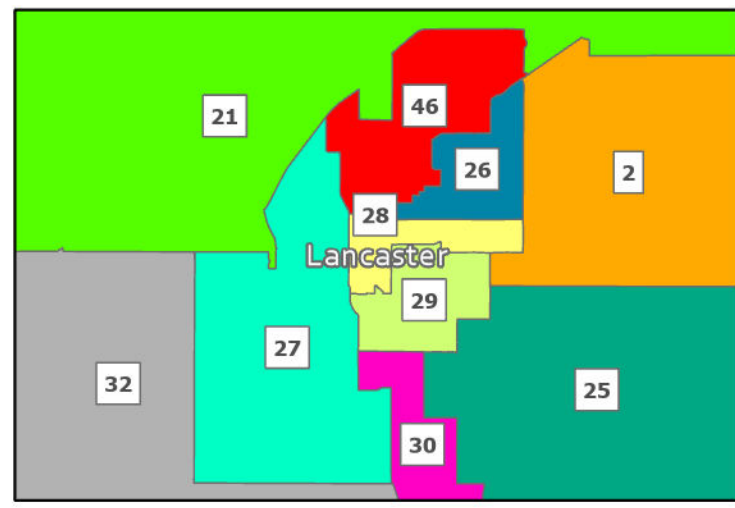

2023 Nebraska Legislative Districts & Senators

- 2023 Nebraska Senators**
- | | |
|-----------------------|---------------------|
| DISTRICT | 24-Jana Hughes |
| 1-Julie Slama | 25-Carolyn Bosn |
| 2-Robert Clements | 26-George Dungan |
| 3-Carol Blood | 27-Anna Wishart |
| 4-Brad von Gillern | 28-Jane Raybould |
| 5-Mike McDonnell | 29-Eliot Bostar |
| 6-Machaela Cavanaugh | 30-Myron Dorn |
| 7-Tony Vargas | 31-Kathleen Kauth |
| 8-Megan Hunt | 32-Tom Brandt |
| 9-John Cavanaugh | 33-Steve Halloran |
| 10-Wendy DeBoer | 34-Loren Lippincott |
| 11-Terrell McKinney | 35-Raymond Aguilar |
| 12-Merv Riepe | 36-Rick Holdcroft |
| 13-Justin Wayne | 37-John Lowe |
| 14-John Arch | 38-Dave Murman |
| 15-Lynne Walz | 39-Lou Ann Linehan |
| 16-Ben Hansen | 40-Barry DeKay |
| 17-Joni Albrecht | 41-Tom Briese |
| 18-Christy Armendariz | 42-Mike Jacobson |
| 19-Robert Dover | 43-Tom Brewer |
| 20-John Fredrickson | 44-Teresa Ibach |
| 21-Beau Ballard | 45-Rita Sanders |
| 22-Mike Moser | 46-Danielle Conrad |
| 23-Bruce Bostelman | 47-Steve Erdman |
| | 48-Brian Hardin |
| | 49-Jen Day |

LEGISLATIVE RESEARCH OFFICE
 Map by LRO
 4/27/2023
 Sources: ESRI, LRO, US Census Bureau

Omaha Metro Area

Lincoln Metro Area

Grand Island/Hall County Area