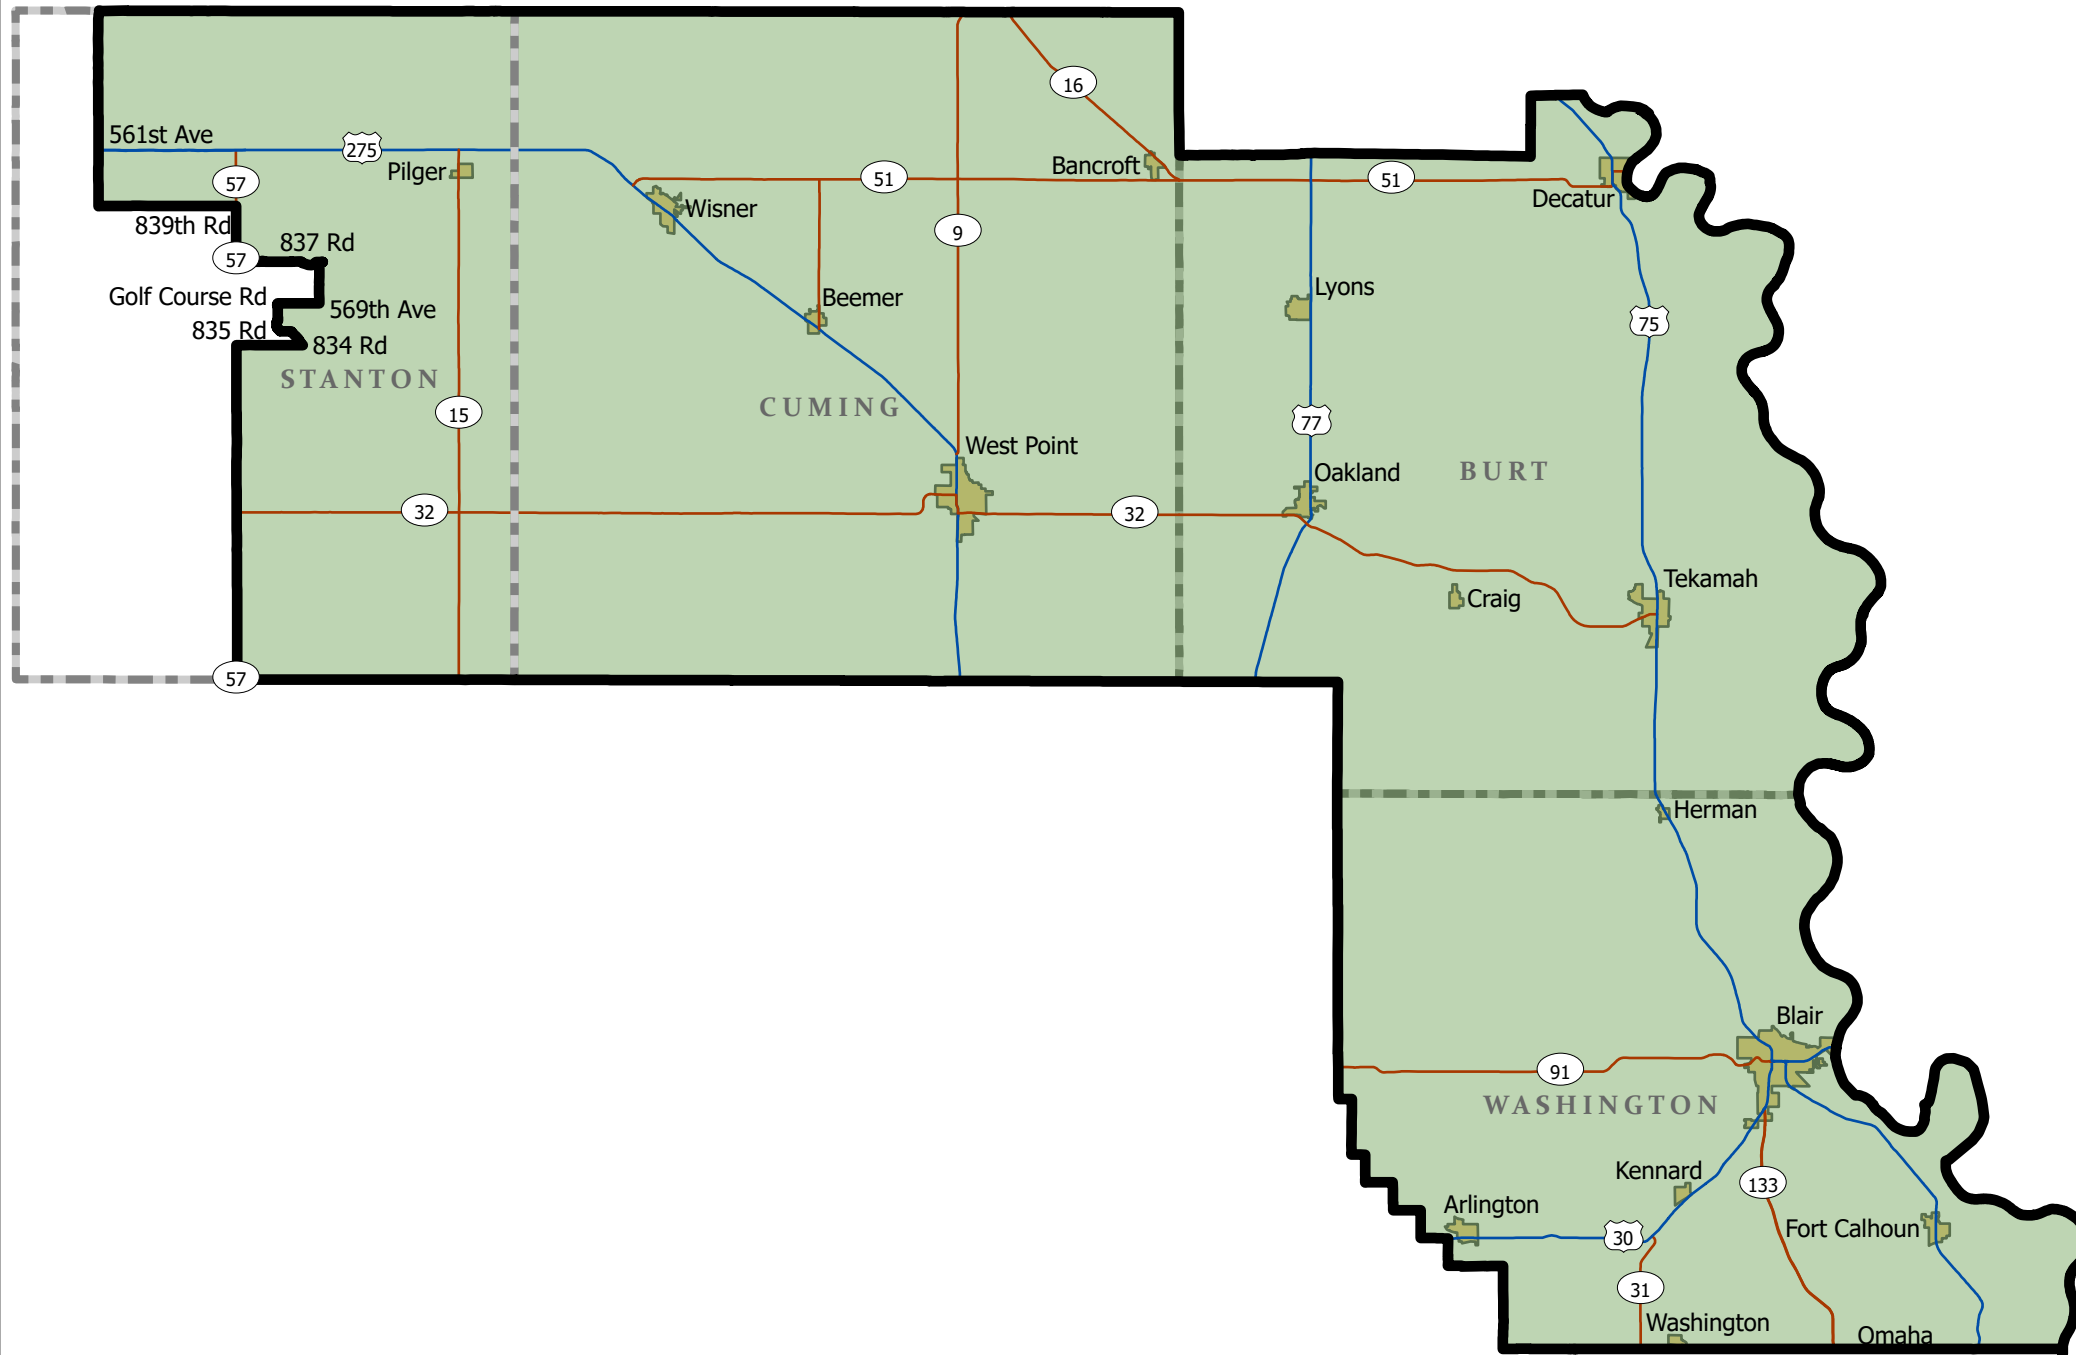

Legislative District 16 - LB 3 - (2021)

Index Map

District 16 Statistics

	Total Popul	% Popul	Voting Age	% Voting Age
White	34,967	91.91%	27,021	93.39%
Black	117	0.31%	83	0.29%
Hispanic	1,964	5.16%	1,162	4.02%
Native American	194	0.51%	155	0.54%
Asian	156	0.41%	107	0.37%
Total	38,045		28,935	

Population Deviation = -1,986
 Percent Deviation = -4.96%

*Race and ethnicity categories may not sum to 100% of the Total Population. Census Bureau now collects data on 57 categories of race, all of which could not be displayed due to space limitations. Full race and ethnicity data are available from the Census Bureau or the Legislative Research Office.

Legend

- Interstates
- U.S. Highways
- State Highways
- District Boundary
- Cities
- Counties

LB 3 was approved by the Legislature in the 1st Special Session 2021 on Sept. 29 with a 37-7-5 vote.