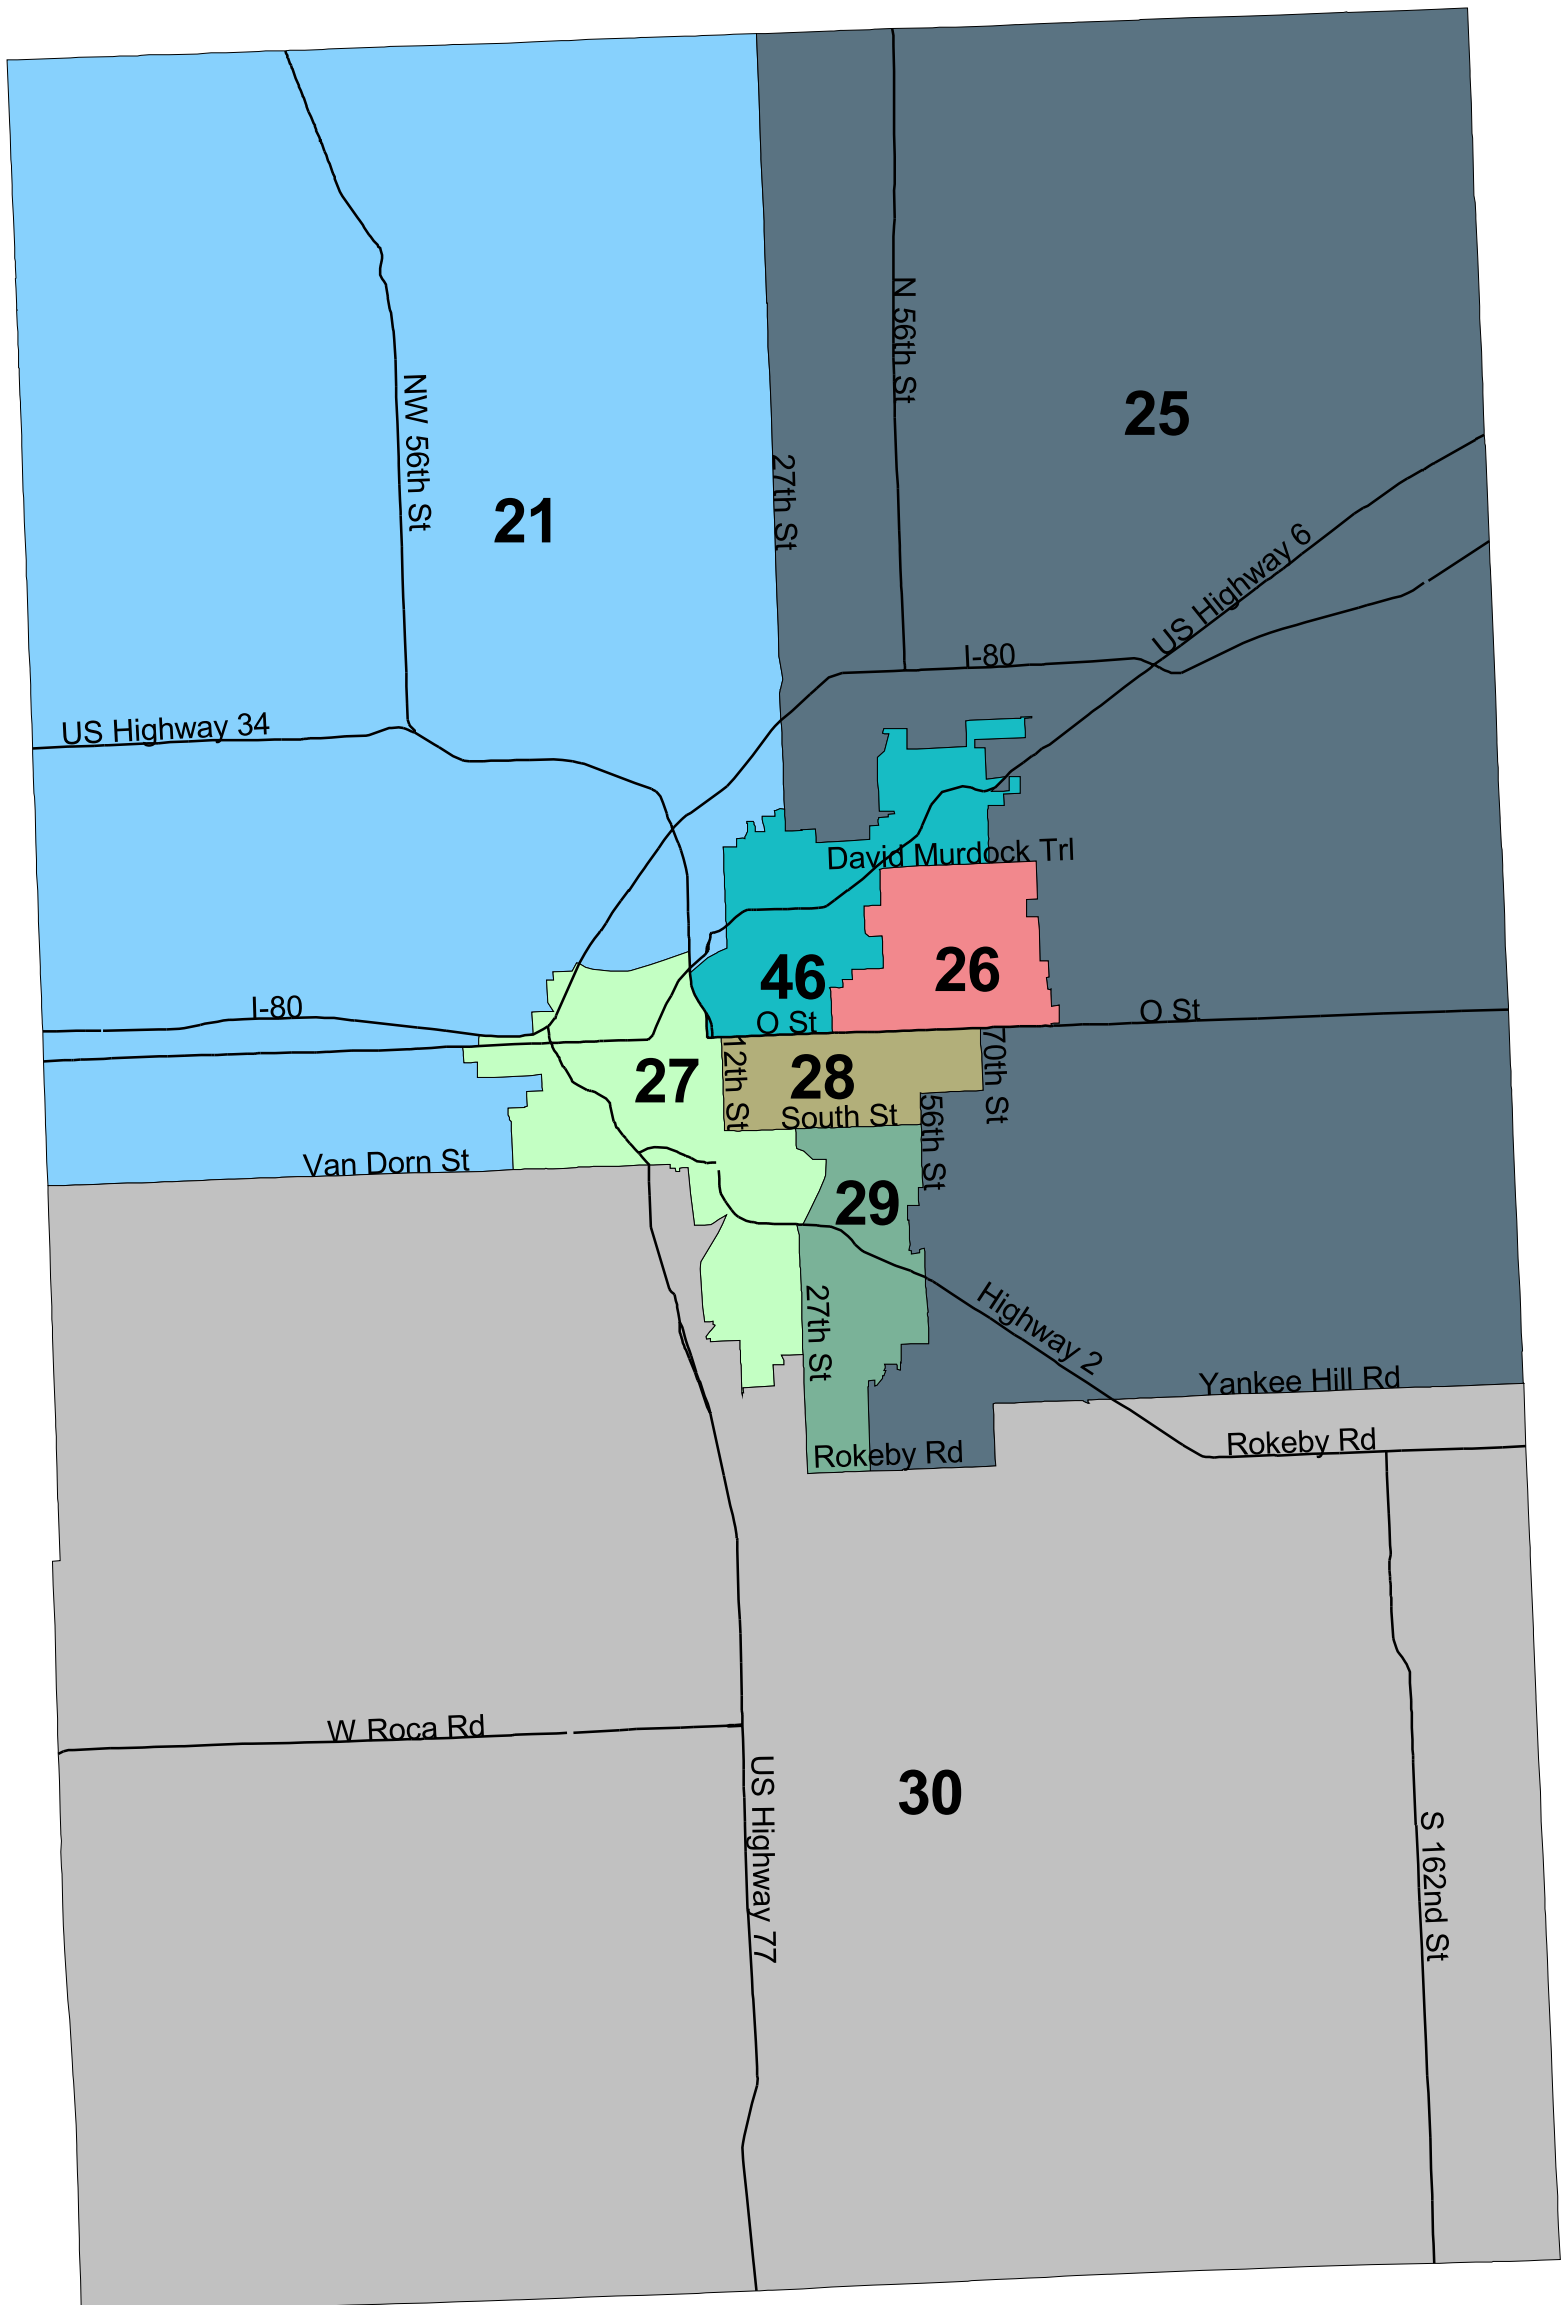

Nebraska Legislative Districts - LB 852 (2001) Lancaster County

Districts Take Effect September 1 2001

Source: U.S. Bureau of the Census, TIGER/Line, 2001
LB 852, 2001